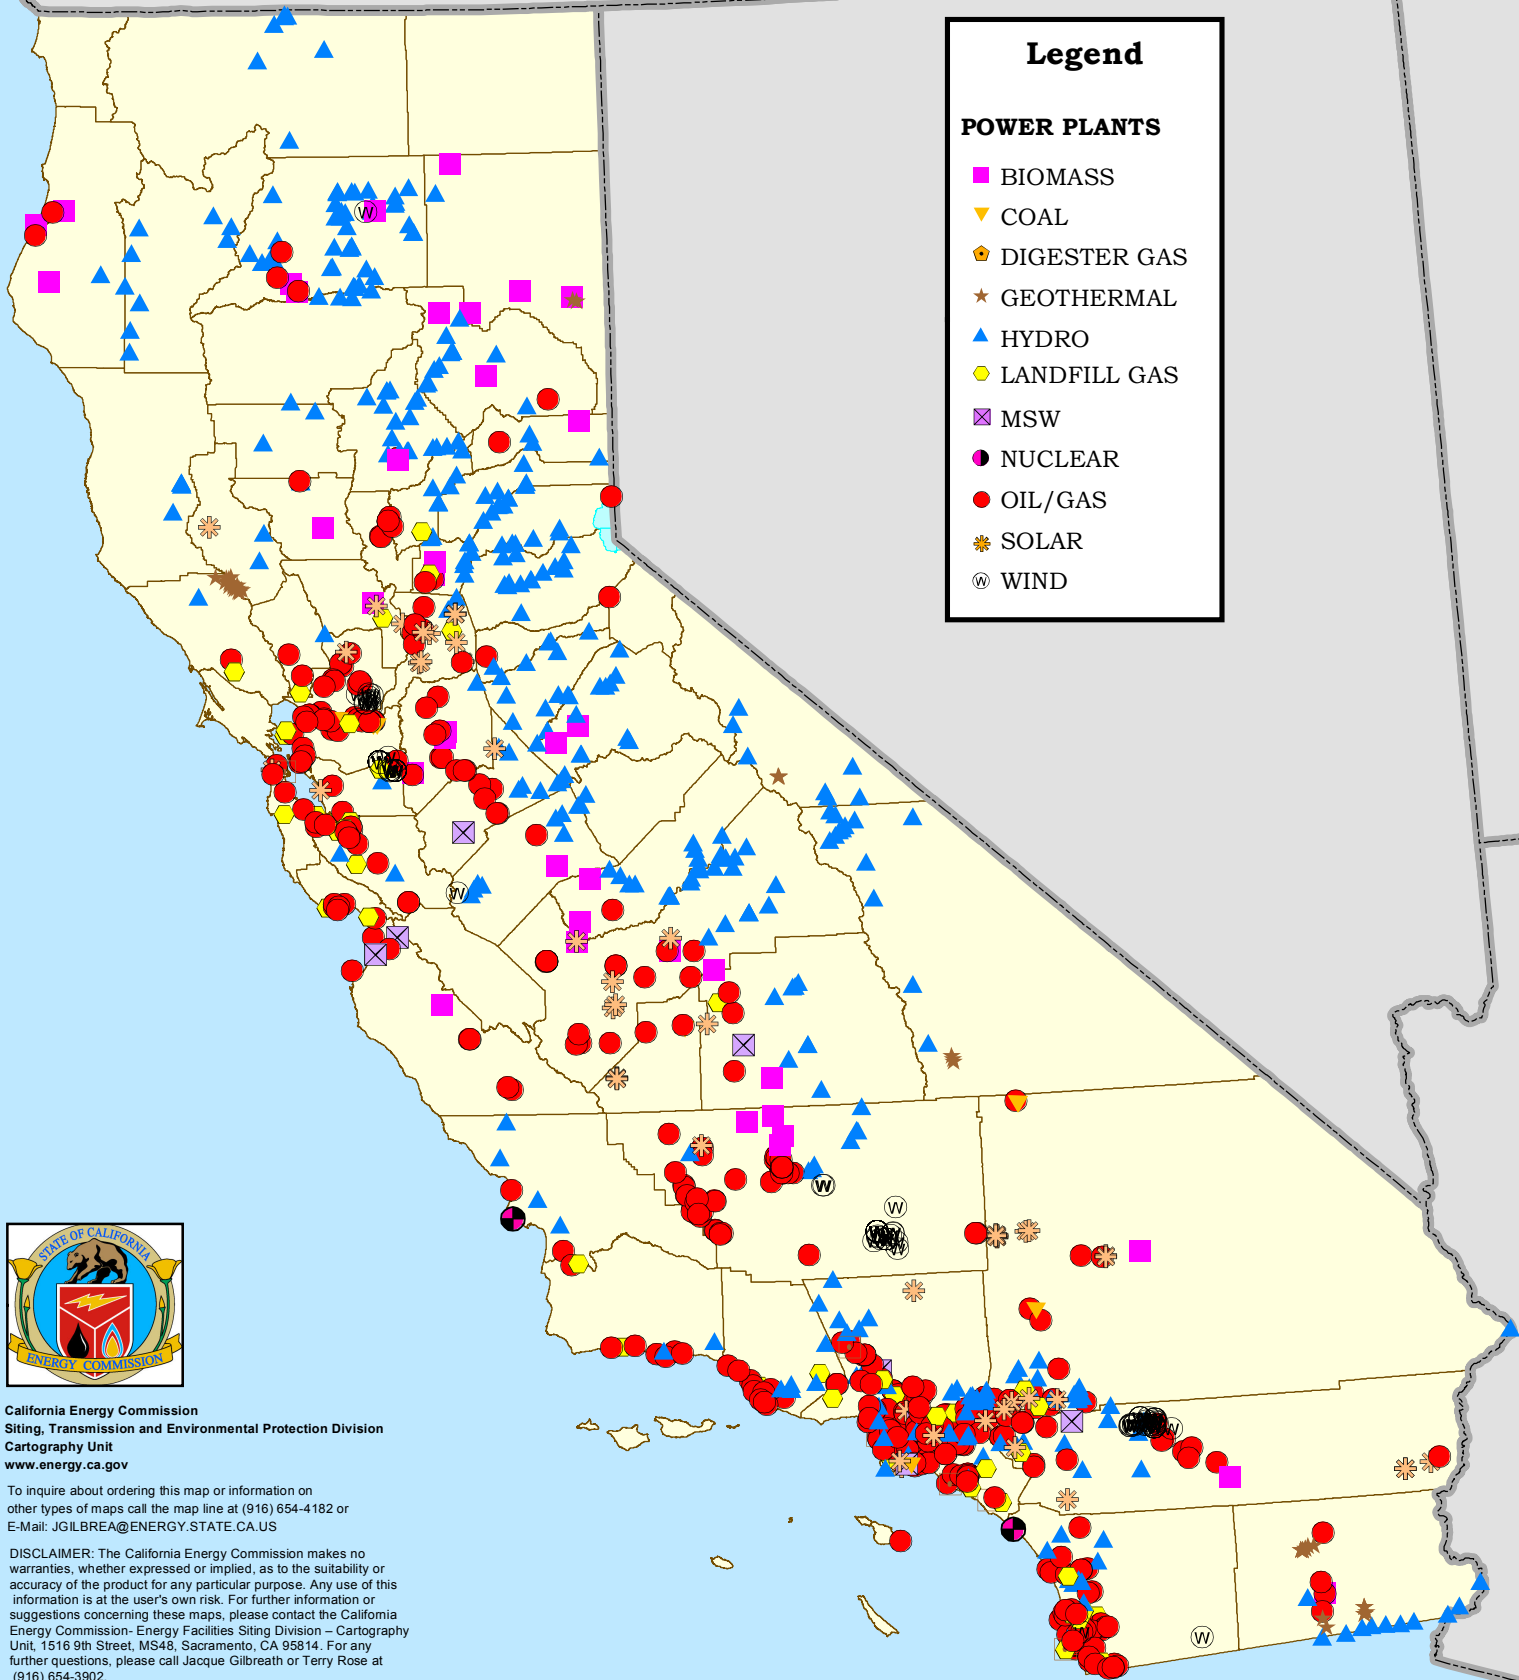

California Statewide Power Plants*

*(Power plants shown are Operational Only .1MW and above)

Legend

POWER PLANTS

- BIOMASS
- ▼ COAL
- ⬠ DIGESTER GAS
- ★ GEOTHERMAL
- ▲ HYDRO
- LANDFILL GAS
- ⊠ MSW
- NUCLEAR
- OIL/GAS
- ☼ SOLAR
- Ⓜ WIND

California Energy Commission
Siting, Transmission and Environmental Protection Division
Cartography Unit
www.energy.ca.gov

To inquire about ordering this map or information on other types of maps call the map line at (916) 654-4182 or E-Mail: JGILBREA@ENERGY.STATE.CA.US